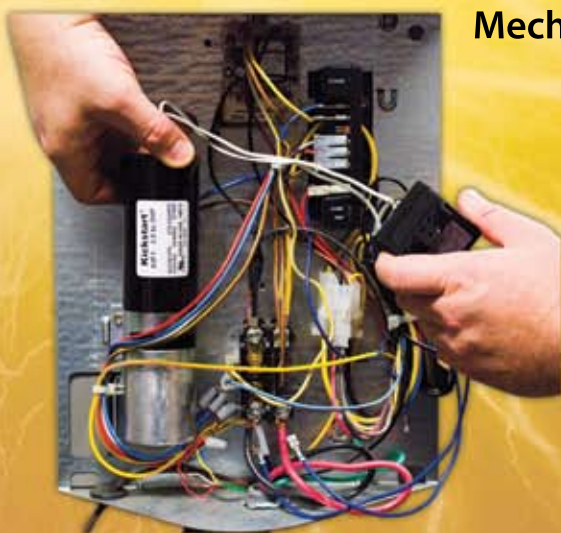

High-E-Fishin-Sea-XVIX

Kingfish Dolphin Wahoo Tournament
June 19, 2010
see page 24

Proven Reliability & Performance The ORIGINAL 2-Wire Hard Start Device

Kickstart®

Mechanical Potential Relay & Start Capacitor